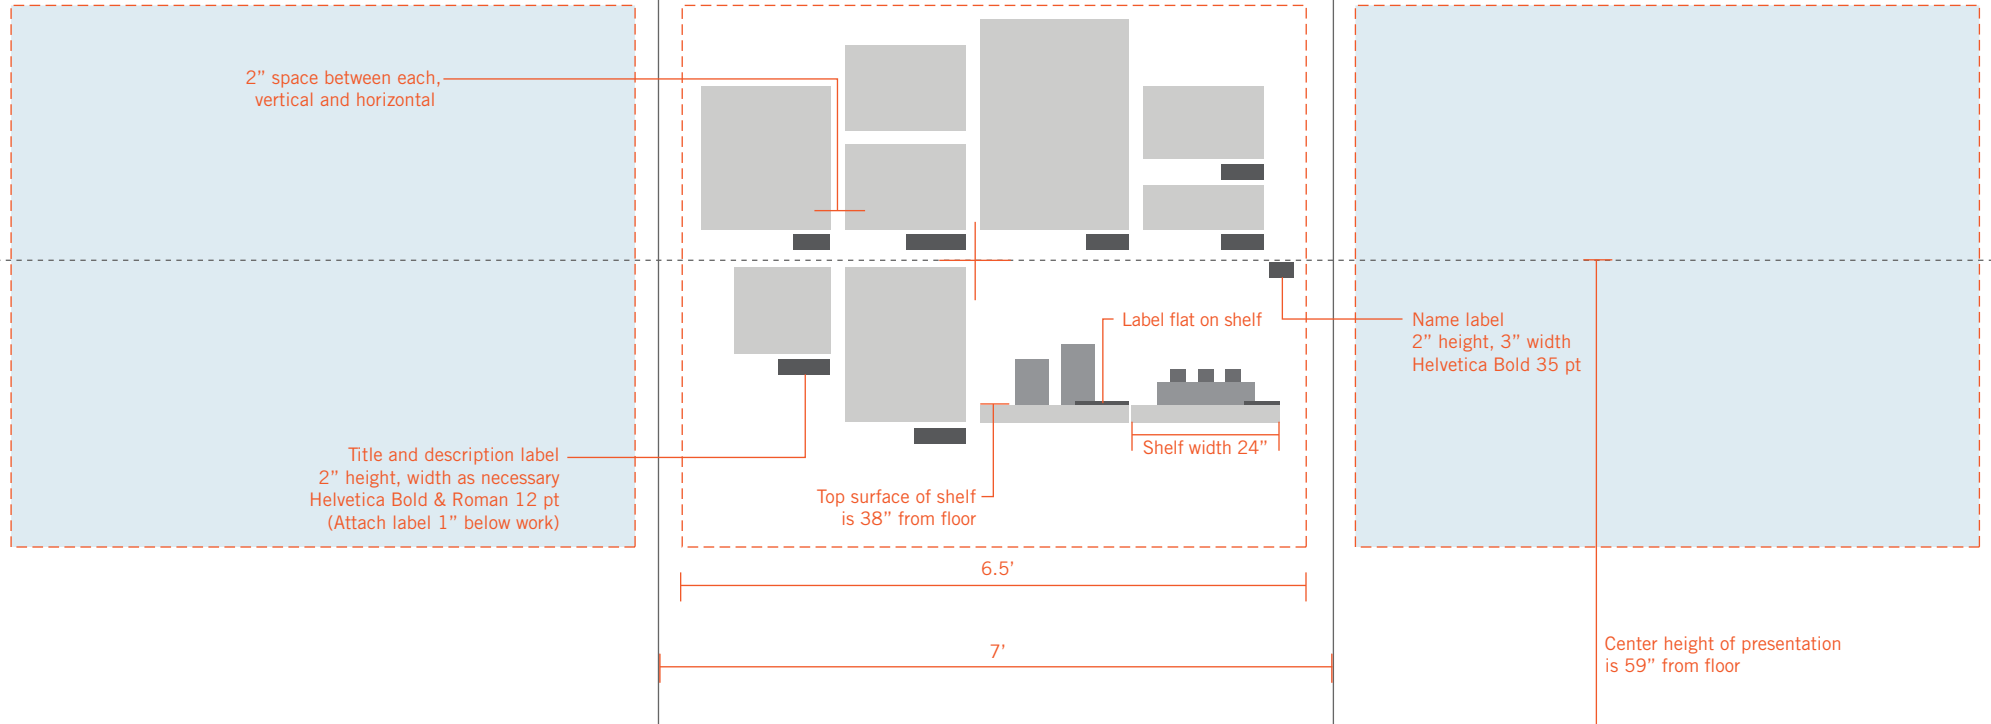

9' high ceilings

Each Space (around 6.5 feet)

*Example:
Title and description
label. 2" height,
width as necessary.
Helvetica Bold &
Roman 12 pt, with
6pt afterspacing.*

Salt and Time
My vision for Salt and Time was to create a brand that celebrates the iconicism of the classic butcher shop, but one that also embraced a more modern aesthetic. Salt and Time is a butcher who knows your name, strives for quality, timelessness, cleanliness, and tradition. If Salt and Time could be described in one phrase it would be "old school meets new school."

Flat work should be mounted on white foamboard and secured to wall with wood/foamboard cleats. (wooden cleats provided by the 3G Gallery)

Small items such as bcards and project description labels should be mounted on white foamboard.

Small items such as bcards and project description labels should be affixed to the wall with 3M Command Strips.

Letterhead, bcards, envelopes should be mounted on white foamboard.